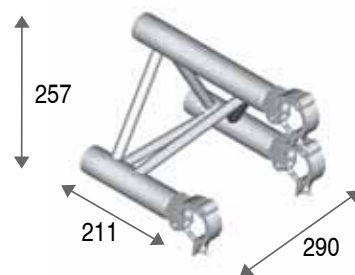

EURO ADAPTERS

TB 12296
EURO LADDER TO SQUARE
ADAPTER
105,5 mm
Weight 1,60 kg

TB 12297
EURO LADDER
TO SQUARE ADAPTER
211 mm
Weight 2,00 kg

TB 12298
EURO LADDER
TO LADDER ADAPTER
225 mm
Weight 2,00 kg

TB 12299
EURO LADDER
TO LADDER ADAPTER
450 mm
Weight 2,20 kg

TB 12397
EURO TRIO ADAPTER
105,5 mm
Weight 2,30 kg

TB 12399
EURO TRIO ADAPTER
211 mm
Weight 3,00 kg

TB 12497
EURO SQUARE ADAPTER
105,5 mm
Weight 3,20 kg

TB 12499
EURO SQUARE ADAPTER
211 mm
Weight 4,00 kg

TB 12010
EURO CONNECTOR
105,5 mm
Weight 0,60 kg
*also available for
SuperLite and Professional Series