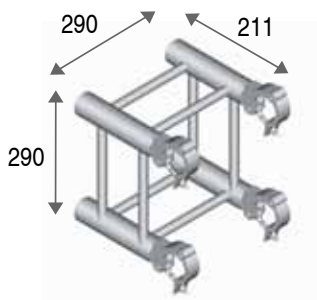

EURO ADAPTERS

TB 12296
EURO LADDER TO SQUARE
ADAPTER
105,5 mm
Weight 1,60 kg

TB 12297
EURO LADDER
TO SQUARE ADAPTER
211 mm
Weight 2,00 kg

TB 12298
EURO LADDER
TO LADDER ADAPTER
225 mm
Weight 2,00 kg

TB 12299
EURO LADDER
TO LADDER ADAPTER
450 mm
Weight 2,20 kg

TB 12397
EURO TRIO ADAPTER
105,5 mm
Weight 2,30 kg

TB 12399
EURO TRIO ADAPTER
211 mm
Weight 3,00 kg

TB 12497
EURO SQUARE ADAPTER
105,5 mm
Weight 3,20 kg

TB 12499
EURO SQUARE ADAPTER
211 mm
Weight 4,00 kg

TB 12010
EURO CONNECTOR
105,5 mm
Weight 0,60 kg
*also available for
SuperLite and Professional Series