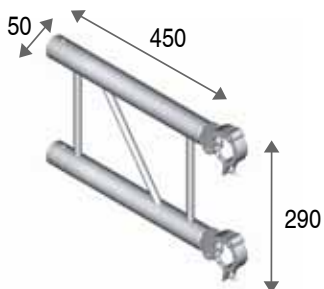

EURO ADAPTERS

TB 12296
EURO LADDER TO SQUARE
ADAPTER
105,5 mm
Weight 1,60 kg

TB 12297
EURO LADDER
TO SQUARE ADAPTER
211 mm
Weight 2,00 kg

TB 12298
EURO LADDER
TO LADDER ADAPTER
225 mm
Weight 2,00 kg

TB 12299
EURO LADDER
TO LADDER ADAPTER
450 mm
Weight 2,20 kg

TB 12397
EURO TRIO ADAPTER
105,5 mm
Weight 2,30 kg

TB 12399
EURO TRIO ADAPTER
211 mm
Weight 3,00 kg

TB 12497
EURO SQUARE ADAPTER
105,5 mm
Weight 3,20 kg

TB 12499
EURO SQUARE ADAPTER
211 mm
Weight 4,00 kg

TB 12010
EURO CONNECTOR
105,5 mm
Weight 0,60 kg
*also available for
SuperLite and Professional Series