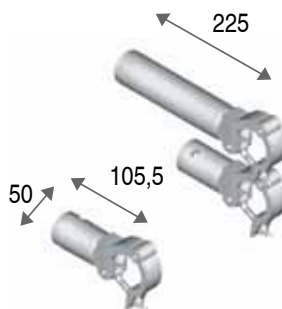

EURO ADAPTERS

TB 12296
EURO LADDER TO SQUARE
ADAPTER
105,5 mm
Weight 1,60 kg

TB 12297
EURO LADDER
TO SQUARE ADAPTER
211 mm
Weight 2,00 kg

TB 12298
EURO LADDER
TO LADDER ADAPTER
225 mm
Weight 2,00 kg

TB 12299
EURO LADDER
TO LADDER ADAPTER
450 mm
Weight 2,20 kg

TB 12397
EURO TRIO ADAPTER
105,5 mm
Weight 2,30 kg

TB 12399
EURO TRIO ADAPTER
211 mm
Weight 3,00 kg

TB 12497
EURO SQUARE ADAPTER
105,5 mm
Weight 3,20 kg

TB 12499
EURO SQUARE ADAPTER
211 mm
Weight 4,00 kg

TB 12010
EURO CONNECTOR
105,5 mm
Weight 0,60 kg
*also available for
SuperLite and Professional Series