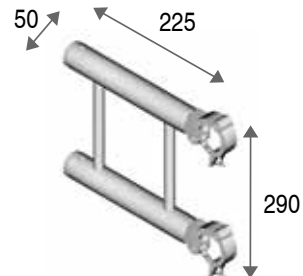

EURO ADAPTERS

TB 12296
EURO LADDER TO SQUARE
ADAPTER
105,5 mm
Weight 1,60 kg

TB 12297
EURO LADDER
TO SQUARE ADAPTER
211 mm
Weight 2,00 kg

TB 12298
EURO LADDER
TO LADDER ADAPTER
225 mm
Weight 2,00 kg

TB 12299
EURO LADDER
TO LADDER ADAPTER
450 mm
Weight 2,20 kg

TB 12397
EURO TRIO ADAPTER
105,5 mm
Weight 2,30 kg

TB 12399
EURO TRIO ADAPTER
211 mm
Weight 3,00 kg

TB 12497
EURO SQUARE ADAPTER
105,5 mm
Weight 3,20 kg

TB 12499
EURO SQUARE ADAPTER
211 mm
Weight 4,00 kg

TB 12010
EURO CONNECTOR
105,5 mm
Weight 0,60 kg
*also available for
SuperLite and Professional Series