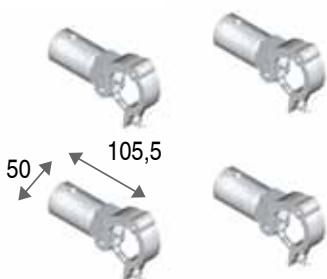

EURO ADAPTERS

TB 12296
EURO LADDER TO SQUARE
ADAPTER
105,5 mm
Weight 1,60 kg

TB 12297
EURO LADDER
TO SQUARE ADAPTER
211 mm
Weight 2,00 kg

TB 12298
EURO LADDER
TO LADDER ADAPTER
225 mm
Weight 2,00 kg

TB 12299
EURO LADDER
TO LADDER ADAPTER
450 mm
Weight 2,20 kg

TB 12397
EURO TRIO ADAPTER
105,5 mm
Weight 2,30 kg

TB 12399
EURO TRIO ADAPTER
211 mm
Weight 3,00 kg

TB 12497
EURO SQUARE ADAPTER
105,5 mm
Weight 3,20 kg

TB 12499
EURO SQUARE ADAPTER
211 mm
Weight 4,00 kg

TB 12010
EURO CONNECTOR
105,5 mm
Weight 0,60 kg
*also available for
SuperLite and Professional Series