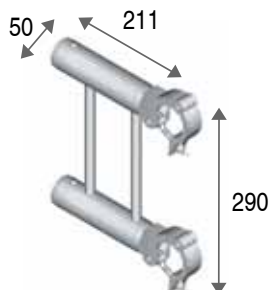

EURO ADAPTERS

TB 12296
EURO LADDER TO SQUARE
ADAPTER
105,5 mm
Weight 1,60 kg

TB 12297
EURO LADDER
TO SQUARE ADAPTER
211 mm
Weight 2,00 kg

TB 12298
EURO LADDER
TO LADDER ADAPTER
225 mm
Weight 2,00 kg

TB 12299
EURO LADDER
TO LADDER ADAPTER
450 mm
Weight 2,20 kg

TB 12397
EURO TRIO ADAPTER
105,5 mm
Weight 2,30 kg

TB 12399
EURO TRIO ADAPTER
211 mm
Weight 3,00 kg

TB 12497
EURO SQUARE ADAPTER
105,5 mm
Weight 3,20 kg

TB 12499
EURO SQUARE ADAPTER
211 mm
Weight 4,00 kg

TB 12010
EURO CONNECTOR
105,5 mm
Weight 0,60 kg
*also available for
SuperLite and Professional Series