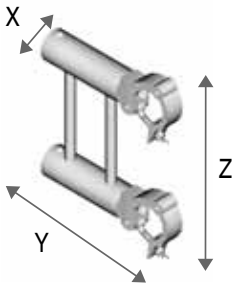

ADAPTERS: 25 AND 30 SERIES

LADDER TO SQUARE ADAPTERS

| Series | Code | X | Y | Z | kg |
|-----------------|---------|----|-----|-----|------|
| Standard | TB 6297 | 50 | 150 | 250 | 1,50 |
| Elite 25 | TB 5297 | 50 | 150 | 250 | 1,80 |
| Elite 30 | TB 7297 | 50 | 150 | 300 | 2,00 |
| SuperLite | TB 8297 | 50 | 150 | 250 | 1,70 |
| Euro | - | - | - | - | - |
| Professional HD | TB 4297 | 50 | 150 | 300 | 1,90 |

LADDER TO LADDER ADAPTERS

| Series | Code | X | Y | Z | kg |
|-----------------|---------|----|-----|-----|------|
| Standard | TB 6298 | 50 | 350 | 250 | 1,65 |
| Elite 25 | TB 5298 | 50 | 350 | 250 | 2,00 |
| Elite 30 | TB 7298 | 50 | 400 | 300 | 2,20 |
| SuperLite | TB 8298 | 50 | 350 | 250 | 1,85 |
| Euro | - | - | - | - | - |
| Professional HD | TB 4298 | 50 | 400 | 300 | 2,10 |

TRIO ADAPTERS TOP/LOW APEX

| Series | Code | X | Y | Z | kg |
|-----------------|---------|-----|-----|-----|------|
| Standard | TB 6397 | 250 | 150 | 223 | 2,20 |
| Elite 25 | TB 5397 | 250 | 150 | 223 | 2,60 |
| Elite 30 | TB 7397 | 300 | 150 | 266 | 3,00 |
| SuperLite | TB 8397 | 250 | 150 | 223 | 2,50 |
| Euro | - | - | - | - | - |
| Professional HD | TB 4397 | 300 | 150 | 266 | 2,85 |

SQUARE ADAPTERS

| Series | Code | X | Y | Z | kg |
|-----------------|---------|-----|-----|-----|------|
| Standard | TB 6497 | 250 | 150 | 250 | 2,90 |
| Elite 25 | TB 5497 | 250 | 150 | 250 | 3,50 |
| Elite 30 | TB 7497 | 300 | 150 | 300 | 4,00 |
| SuperLite | TB 8497 | 250 | 150 | 250 | 3,30 |
| Euro | - | - | - | - | - |
| Professional HD | TB 4497 | 300 | 150 | 300 | 3,80 |