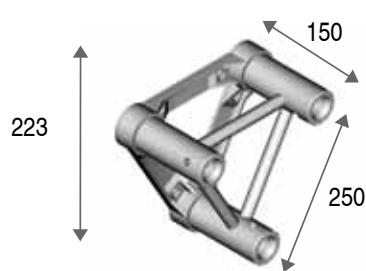

TRIO ADAPTERS TOP/LOW APEX

| Series | Code | X | Y | Z | kg |
|-----------------|---------|-----|-----|-----|------|
| Standard | TB 6397 | 250 | 150 | 223 | 2,20 |
| Elite 25 | TB 5397 | 250 | 150 | 223 | 2,60 |
| Elite 30 | TB 7397 | 300 | 150 | 266 | 3,00 |
| SuperLite | TB 8397 | 250 | 150 | 223 | 2,50 |
| Euro | - | - | - | - | - |
| Professional HD | TB 4397 | 300 | 150 | 266 | 2,85 |

SQUARE ADAPTERS

| Series | Code | X | Y | Z | kg |
|-----------------|---------|-----|-----|-----|------|
| Standard | TB 6497 | 250 | 150 | 250 | 2,90 |
| Elite 25 | TB 5497 | 250 | 150 | 250 | 3,50 |
| Elite 30 | TB 7497 | 300 | 150 | 300 | 4,00 |
| SuperLite | TB 8497 | 250 | 150 | 250 | 3,30 |
| Euro | - | - | - | - | - |
| Professional HD | TB 4497 | 300 | 150 | 300 | 3,80 |

TB 8256

LADDER SUPERLITE TO
STANDARD-ELITE 25 ADAPTER
Weight 1,25 kg

TB 8356

TRIO SUPERLITE TO
STANDARD-ELITE 25 ADAPTER
Weight 2,00 kg

TB 8456

SQUARE SUPERLITE
TO STANDARD-ELITE 25 ADAPTER
Weight 2,65 kg