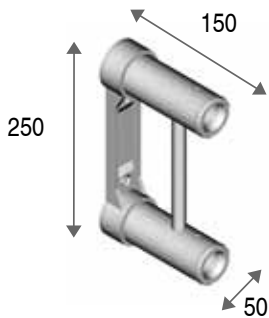

TB 8256

LADDER SUPERLITE TO
STANDARD-ELITE 25 ADAPTER
Weight 1,25 kg