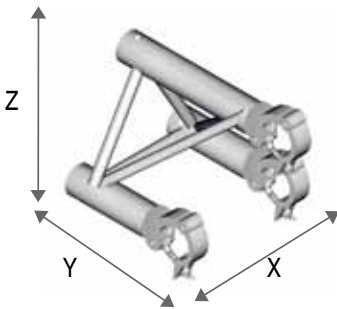

ADAPTERS: 25 AND 30 SERIES

LADDER TO SQUARE ADAPTERS

| Series | Code | X | Y | Z | kg |
|-----------------|---------|----|-----|-----|------|
| Standard | TB 6297 | 50 | 150 | 250 | 1,50 |
| Elite 25 | TB 5297 | 50 | 150 | 250 | 1,80 |
| Elite 30 | TB 7297 | 50 | 150 | 300 | 2,00 |
| SuperLite | TB 8297 | 50 | 150 | 250 | 1,70 |
| Euro | - | - | - | - | - |
| Professional HD | TB 4297 | 50 | 150 | 300 | 1,90 |

LADDER TO LADDER ADAPTERS

| Series | Code | X | Y | Z | kg |
|-----------------|---------|----|-----|-----|------|
| Standard | TB 6298 | 50 | 350 | 250 | 1,65 |
| Elite 25 | TB 5298 | 50 | 350 | 250 | 2,00 |
| Elite 30 | TB 7298 | 50 | 400 | 300 | 2,20 |
| SuperLite | TB 8298 | 50 | 350 | 250 | 1,85 |
| Euro | - | - | - | - | - |
| Professional HD | TB 4298 | 50 | 400 | 300 | 2,10 |

TRIO ADAPTERS TOP/LOW APEX

| Series | Code | X | Y | Z | kg |
|-----------------|---------|-----|-----|-----|------|
| Standard | TB 6397 | 250 | 150 | 223 | 2,20 |
| Elite 25 | TB 5397 | 250 | 150 | 223 | 2,60 |
| Elite 30 | TB 7397 | 300 | 150 | 266 | 3,00 |
| SuperLite | TB 8397 | 250 | 150 | 223 | 2,50 |
| Euro | - | - | - | - | - |
| Professional HD | TB 4397 | 300 | 150 | 266 | 2,85 |

SQUARE ADAPTERS

| Series | Code | X | Y | Z | kg |
|-----------------|---------|-----|-----|-----|------|
| Standard | TB 6497 | 250 | 150 | 250 | 2,90 |
| Elite 25 | TB 5497 | 250 | 150 | 250 | 3,50 |
| Elite 30 | TB 7497 | 300 | 150 | 300 | 4,00 |
| SuperLite | TB 8497 | 250 | 150 | 250 | 3,30 |
| Euro | - | - | - | - | - |
| Professional HD | TB 4497 | 300 | 150 | 300 | 3,80 |