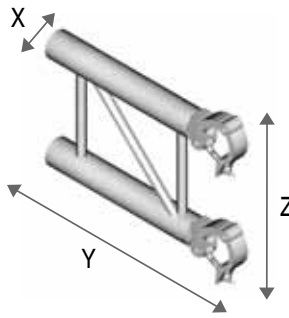

ADAPTERS: 25 AND 30 SERIES

LADDER TO SQUARE ADAPTERS

| Series | Code | X | Y | Z | kg |
|-----------------|---------|----|-----|-----|------|
| Standard | TB 6297 | 50 | 150 | 250 | 1,50 |
| Elite 25 | TB 5297 | 50 | 150 | 250 | 1,80 |
| Elite 30 | TB 7297 | 50 | 150 | 300 | 2,00 |
| SuperLite | TB 8297 | 50 | 150 | 250 | 1,70 |
| Euro | - | - | - | - | - |
| Professional HD | TB 4297 | 50 | 150 | 300 | 1,90 |

LADDER TO LADDER ADAPTERS

| Series | Code | X | Y | Z | kg |
|-----------------|---------|----|-----|-----|------|
| Standard | TB 6298 | 50 | 350 | 250 | 1,65 |
| Elite 25 | TB 5298 | 50 | 350 | 250 | 2,00 |
| Elite 30 | TB 7298 | 50 | 400 | 300 | 2,20 |
| SuperLite | TB 8298 | 50 | 350 | 250 | 1,85 |
| Euro | - | - | - | - | - |
| Professional HD | TB 4298 | 50 | 400 | 300 | 2,10 |

TRIO ADAPTERS TOP/LOW APEX

| Series | Code | X | Y | Z | kg |
|-----------------|---------|-----|-----|-----|------|
| Standard | TB 6397 | 250 | 150 | 223 | 2,20 |
| Elite 25 | TB 5397 | 250 | 150 | 223 | 2,60 |
| Elite 30 | TB 7397 | 300 | 150 | 266 | 3,00 |
| SuperLite | TB 8397 | 250 | 150 | 223 | 2,50 |
| Euro | - | - | - | - | - |
| Professional HD | TB 4397 | 300 | 150 | 266 | 2,85 |