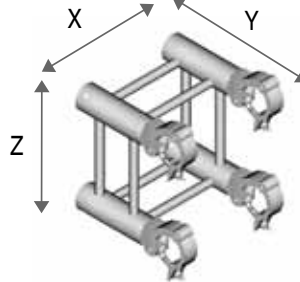

ADAPTERS: 25 AND 30 SERIES

LADDER TO SQUARE ADAPTERS

| Series | Code | X | Y | Z | kg |
|-----------------|---------|----|-----|-----|------|
| Standard | TB 6297 | 50 | 150 | 250 | 1,50 |
| Elite 25 | TB 5297 | 50 | 150 | 250 | 1,80 |
| Elite 30 | TB 7297 | 50 | 150 | 300 | 2,00 |
| SuperLite | TB 8297 | 50 | 150 | 250 | 1,70 |
| Euro | - | - | - | - | - |
| Professional HD | TB 4297 | 50 | 150 | 300 | 1,90 |

LADDER TO LADDER ADAPTERS

| Series | Code | X | Y | Z | kg |
|-----------------|---------|----|-----|-----|------|
| Standard | TB 6298 | 50 | 350 | 250 | 1,65 |
| Elite 25 | TB 5298 | 50 | 350 | 250 | 2,00 |
| Elite 30 | TB 7298 | 50 | 400 | 300 | 2,20 |
| SuperLite | TB 8298 | 50 | 350 | 250 | 1,85 |
| Euro | - | - | - | - | - |
| Professional HD | TB 4298 | 50 | 400 | 300 | 2,10 |

TRIO ADAPTERS TOP/LOW APEX

| Series | Code | X | Y | Z | kg |
|-----------------|---------|-----|-----|-----|------|
| Standard | TB 6397 | 250 | 150 | 223 | 2,20 |
| Elite 25 | TB 5397 | 250 | 150 | 223 | 2,60 |
| Elite 30 | TB 7397 | 300 | 150 | 266 | 3,00 |
| SuperLite | TB 8397 | 250 | 150 | 223 | 2,50 |
| Euro | - | - | - | - | - |
| Professional HD | TB 4397 | 300 | 150 | 266 | 2,85 |

SQUARE ADAPTERS

| Series | Code | X | Y | Z | kg |
|-----------------|---------|-----|-----|-----|------|
| Standard | TB 6497 | 250 | 150 | 250 | 2,90 |
| Elite 25 | TB 5497 | 250 | 150 | 250 | 3,50 |
| Elite 30 | TB 7497 | 300 | 150 | 300 | 4,00 |
| SuperLite | TB 8497 | 250 | 150 | 250 | 3,30 |
| Euro | - | - | - | - | - |
| Professional HD | TB 4497 | 300 | 150 | 300 | 3,80 |